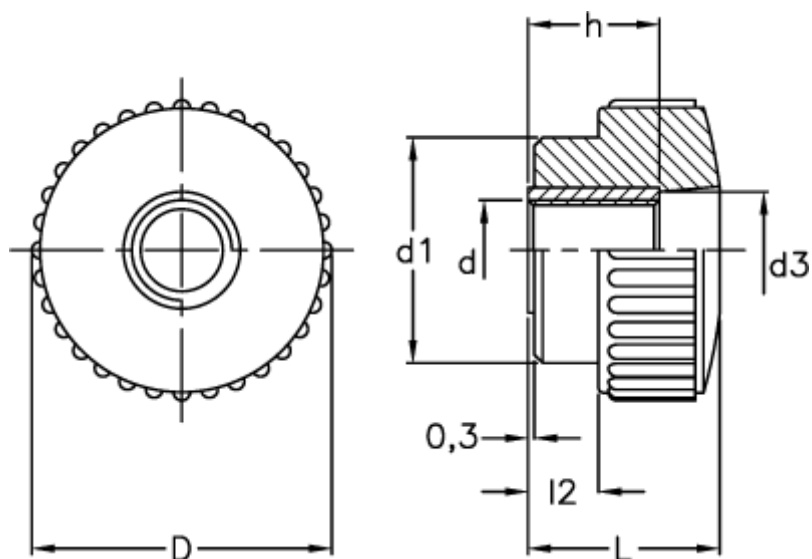

Article number: 2302002711

Description: E+G Knurled grip knob
B.193/40 FP-M10

Measures

D	= 40
d1	= 29
d3	= 14
d 6H	= M10
h	= 15
L	= 26.0
l2	= 10